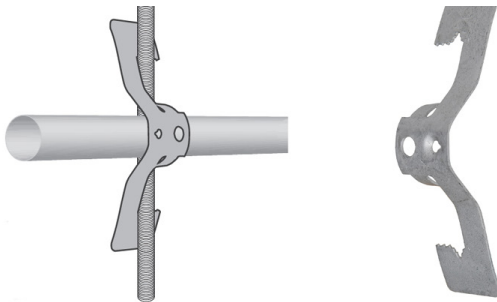

Cable Run Edge Clips - Boxes 100

Beam Clip - Boxes 100

Beam Clip With Cable Tie - Boxes 25

Beam Clip With Conduit Combination - Boxes 25

Beam Clip With Threaded Rod - Boxes 25

Hanger Clip - Box 100

Hanger Clip with Threaded - Rod Hanger Box 25

Purlin Clip - Box 100

Purlin Clip Rod Hanger - Box 25

Angled Profile Clip With Rod Hanger - Box 25

Rod Hanger Fixing - Box 25

T Bar Ceiling Clip & Nut

Conduit Clip - Box 100

Clip With Light Cable Tray Support Bracket - Box 25

Threaded Rod Hanger - Box 25

For full information on any products in our new range of Spring Steel Clips please visit:

<https://aitkenscablemanagement.co.uk/spring-steel-clips/>

Head Office

5 Mathieson Road
Rutherglen, Glasgow,
G73 1DA.