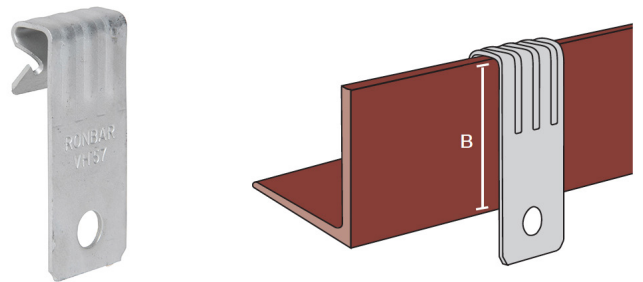

Cable Run Edge Clips - Boxes 100

Beam Clip - Boxes 100

Beam Clip With Cable Tie - Boxes 25

Beam Clip With Conduit Combination - Boxes 25

Beam Clip With Threaded Rod - Boxes 25

Hanger Clip - Box 100

Hanger Clip with Threaded - Rod Hanger Box 25

Purlin Clip - Box 100

Purlin Clip Rod Hanger - Box 25

Angled Profile Clip With Rod Hanger - Box 25

Rod Hanger Fixing - Box 25

T Bar Ceiling Clip & Nut

Conduit Clip - Box 100

Clip With Light Cable Tray Support Bracket - Box 25

Threaded Rod Hanger - Box 25

For full information on any products in our new range of Spring Steel Clips please visit:

<https://aitkenscablemanagement.co.uk/spring-steel-clips/>

Head Office

5 Mathieson Road
Rutherglen, Glasgow,
G73 1DA.