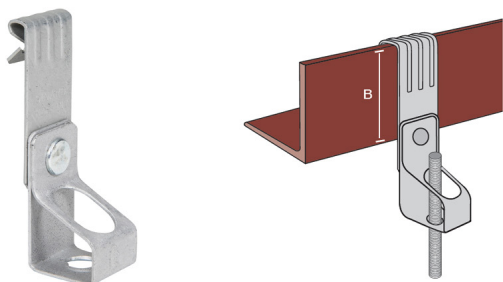

Cable Run Edge Clips - Boxes 100

Beam Clip - Boxes 100

Beam Clip With Cable Tie - Boxes 25

Beam Clip With Conduit Combination - Boxes 25

Beam Clip With Threaded Rod - Boxes 25

Hanger Clip - Box 100

Hanger Clip with Threaded - Rod Hanger Box 25

Purlin Clip - Box 100

Purlin Clip Rod Hanger - Box 25

Angled Profile Clip With Rod Hanger - Box 25

Rod Hanger Fixing - Box 25

T Bar Ceiling Clip & Nut

Conduit Clip - Box 100

Clip With Light Cable Tray Support Bracket - Box 25