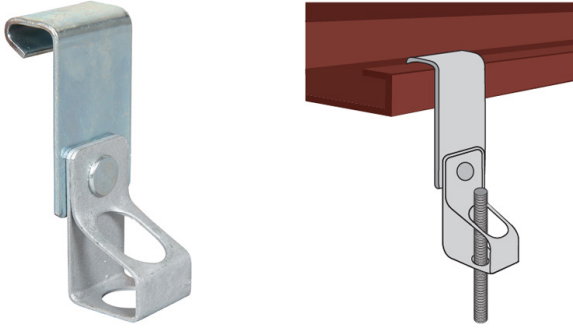

Cable Run Edge Clips - Boxes 100

Beam Clip - Boxes 100

Beam Clip With Cable Tie - Boxes 25

Beam Clip With Conduit Combination - Boxes 25

Beam Clip With Threaded Rod - Boxes 25

Hanger Clip - Box 100

Hanger Clip with Threaded - Rod Hanger Box 25

Purlin Clip - Box 100

Purlin Clip Rod Hanger - Box 25

Angled Profile Clip With Rod Hanger - Box 25

Rod Hanger Fixing - Box 25

T Bar Ceiling Clip & Nut

Conduit Clip - Box 100

Clip With Light Cable Tray Support Bracket - Box 25