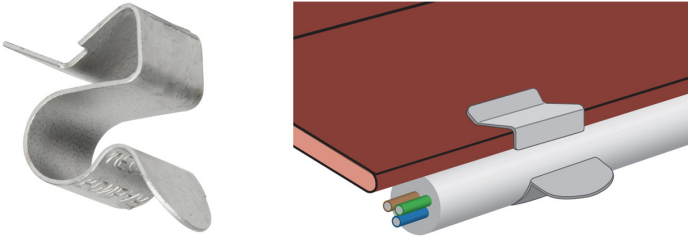

Cable Run Edge Clips - Boxes 100

Beam Clip - Boxes 100

Beam Clip With Cable Tie - Boxes 25

Beam Clip With Conduit Combination - Boxes 25

Beam Clip With Threaded Rod - Boxes 25

Hanger Clip - Box 100

Hanger Clip with Threaded - Rod Hanger Box 25

Purlin Clip - Box 100

Purlin Clip Rod Hanger - Box 25

Angled Profile Clip With Rod Hanger - Box 25

Rod Hanger Fixing - Box 25

T Bar Ceiling Clip & Nut

Conduit Clip - Box 100

Clip With Light Cable Tray Support Bracket - Box 25

Threaded Rod Hanger - Box 25

For full information on any products in our new range of Spring Steel Clips please visit:

<https://aitkenscablemanagement.co.uk/spring-steel-clips/>

Head Office

5 Mathieson Road
Rutherglen, Glasgow,
G73 1DA.