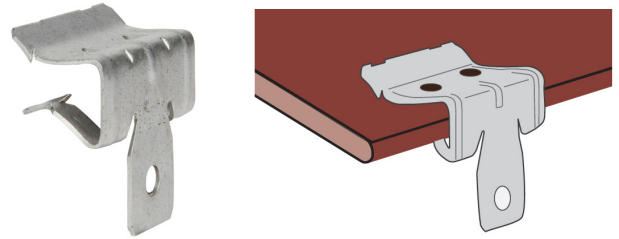

Cable Run Edge Clips - Boxes 100

Beam Clip - Boxes 100

Beam Clip With Cable Tie - Boxes 25

Beam Clip With Conduit Combination - Boxes 25

Beam Clip With Threaded Rod - Boxes 25

Hanger Clip - Box 100

Hanger Clip with Threaded - Rod Hanger Box 25

Purlin Clip - Box 100

Purlin Clip Rod Hanger - Box 25

Angled Profile Clip With Rod Hanger - Box 25

Rod Hanger Fixing - Box 25

T Bar Ceiling Clip & Nut

Conduit Clip - Box 100

Clip With Light Cable Tray Support Bracket - Box 25

Threaded Rod Hanger - Box 25

For full information on any products in our new range of Spring Steel Clips please visit:

<https://aitkenscablemanagement.co.uk/spring-steel-clips/>

Head Office

5 Mathieson Road
Rutherglen, Glasgow,
G73 1DA.