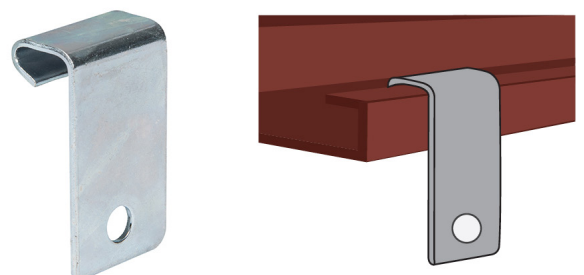

Cable Run Edge Clips - Boxes 100

Beam Clip - Boxes 100

Beam Clip With Cable Tie - Boxes 25

Beam Clip With Conduit Combination - Boxes 25

Beam Clip With Threaded Rod - Boxes 25

Hanger Clip - Box 100

Hanger Clip with Threaded - Rod Hanger Box 25

Purlin Clip - Box 100

Purlin Clip Rod Hanger - Box 25

Angled Profile Clip With Rod Hanger - Box 25

Rod Hanger Fixing - Box 25

T Bar Ceiling Clip & Nut

Conduit Clip - Box 100

Clip With Light Cable Tray Support Bracket - Box 25