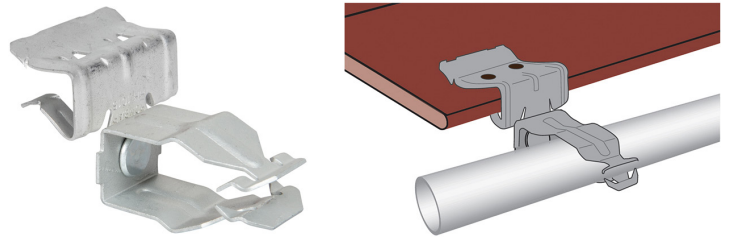

Cable Run Edge Clips - Boxes 100

Beam Clip - Boxes 100

Beam Clip With Cable Tie - Boxes 25

Beam Clip With Conduit Combination - Boxes 25

Beam Clip With Threaded Rod - Boxes 25

Hanger Clip - Box 100

Hanger Clip with Threaded - Rod Hanger Box 25

Purlin Clip - Box 100

Purlin Clip Rod Hanger - Box 25

Angled Profile Clip With Rod Hanger - Box 25

Rod Hanger Fixing - Box 25

T Bar Ceiling Clip & Nut

Conduit Clip - Box 100

Clip With Light Cable Tray Support Bracket - Box 25

Threaded Rod Hanger - Box 25

For full information on any products in our new range of Spring Steel Clips please visit:

<https://aitkenscablemanagement.co.uk/spring-steel-clips/>

Head Office

5 Mathieson Road
Rutherglen, Glasgow,
G73 1DA.