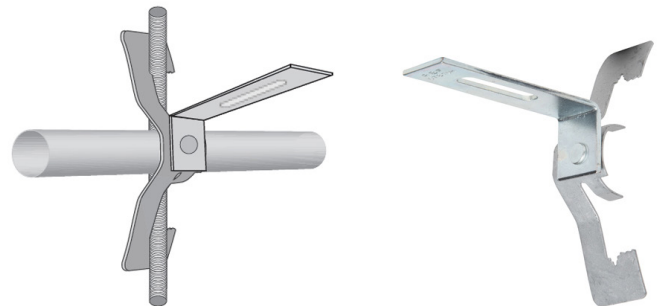

Cable Run Edge Clips - Boxes 100

Beam Clip - Boxes 100

Beam Clip With Cable Tie - Boxes 25

Beam Clip With Conduit Combination - Boxes 25

Beam Clip With Threaded Rod - Boxes 25

Hanger Clip - Box 100

Hanger Clip with Threaded - Rod Hanger Box 25

Purlin Clip - Box 100

Purlin Clip Rod Hanger - Box 25

Angled Profile Clip With Rod Hanger - Box 25

Rod Hanger Fixing - Box 25

T Bar Ceiling Clip & Nut

Conduit Clip - Box 100

Clip With Light Cable Tray Support Bracket - Box 25

Threaded Rod Hanger - Box 25

For full information on any products in our new range of Spring Steel Clips please visit:

<https://aitkenscablemanagement.co.uk/spring-steel-clips/>

Head Office

5 Mathieson Road
Rutherglen, Glasgow,
G73 1DA.